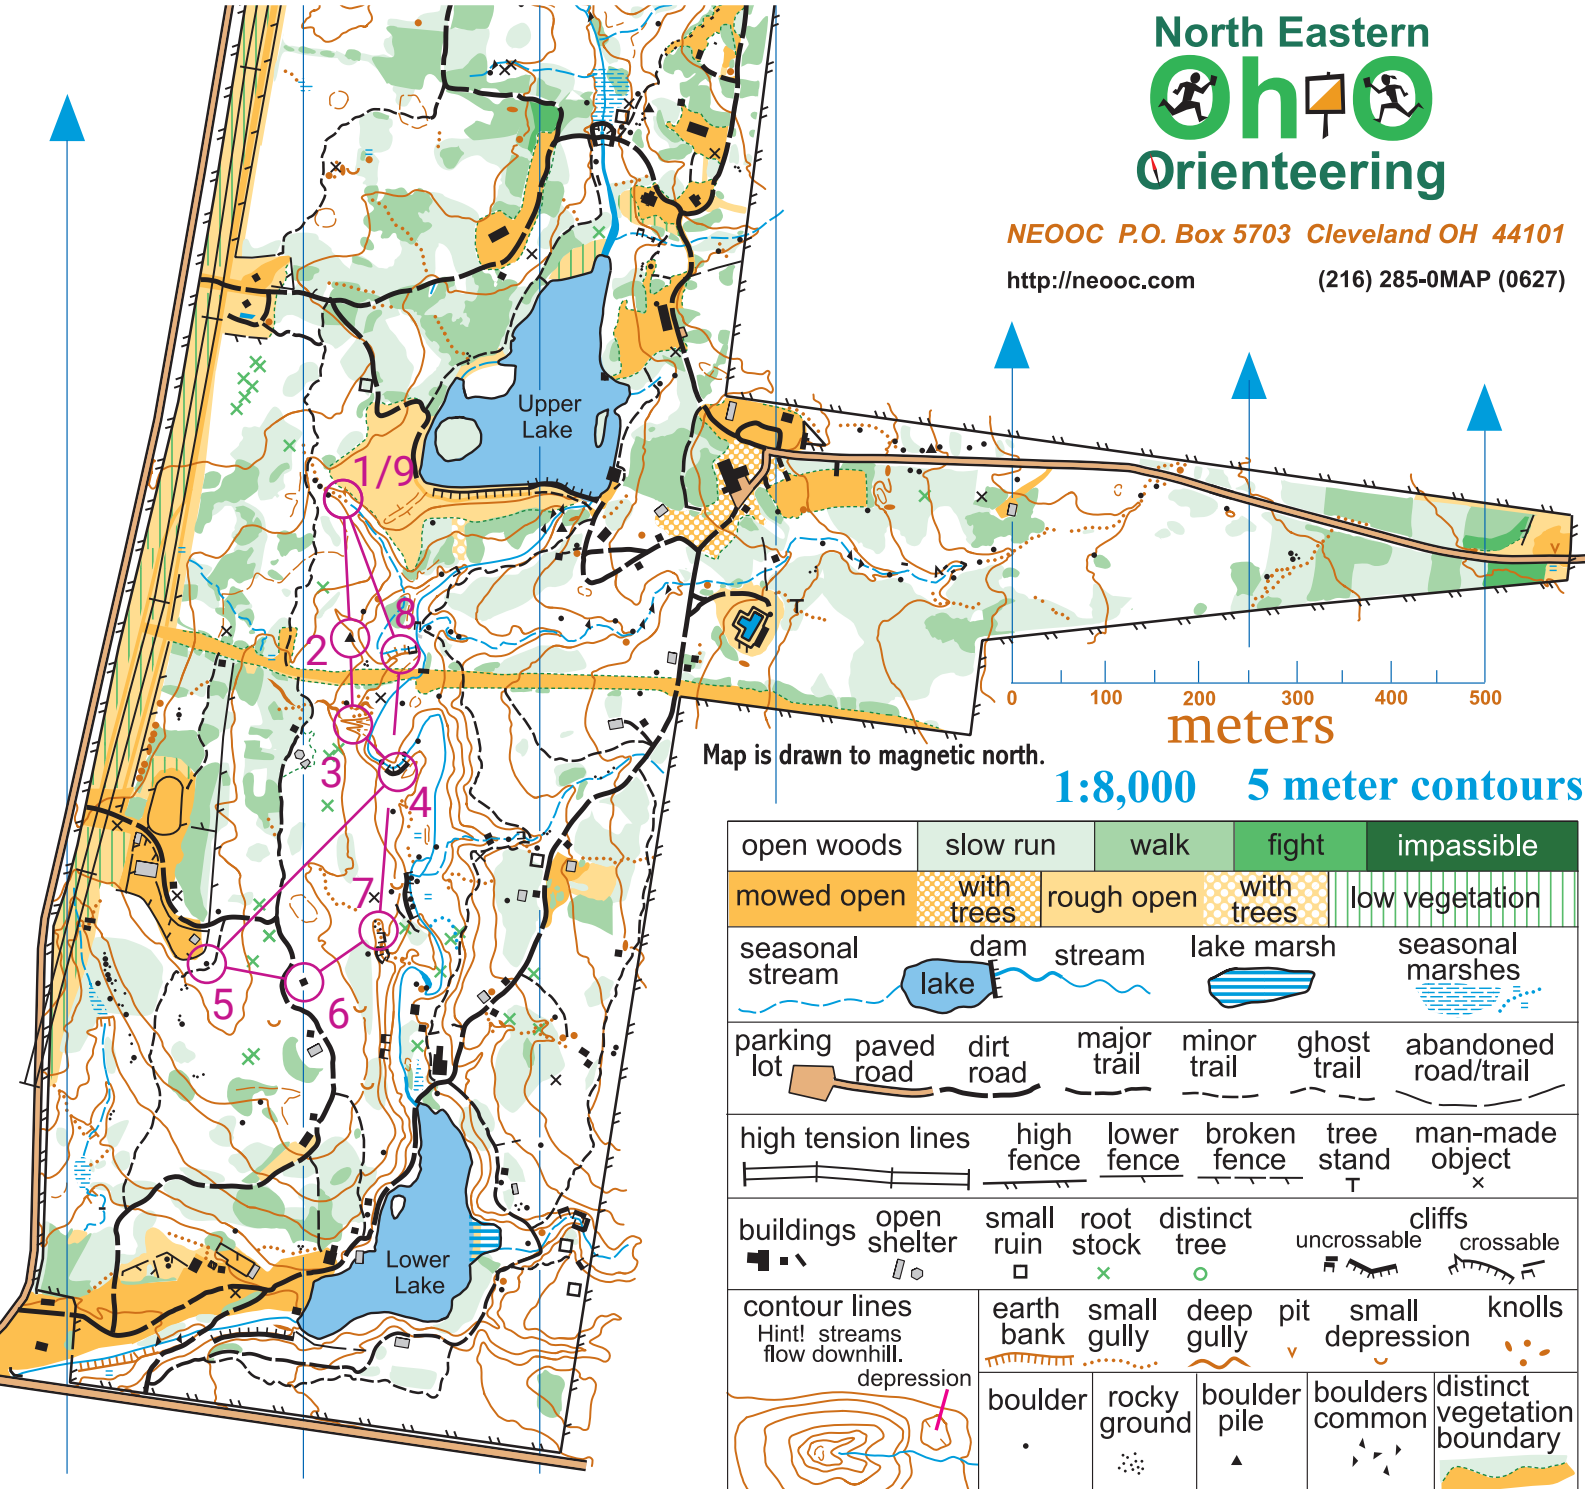

Richfield Heritage Preserve		
Orienteering Course		
Long Course	4.0 km	
1	K	N side of boulder
2	B	Rocky small gully crossing
3	J	N side of ruin
4	F	N side of rocky gully
5	E	SE side of boulder
6	L	Boulder field
7	C	E side of stream crossing

Richfield Heritage Preserve Orienteering Course		
Short Course		1.9 km
1	F	N side of rocky gully
2	G	Top of boulder cluster
3	D	S side of deep gully

4	I	Top of rocky cliff
5	E	SE side of boulder
6	H	NE side of building
7	O	E edge of rocky reentrant
8	M	Top of earth bank
9	F	N side of rocky gully

Richfield HERITAGE PRESERVE

NEOOC P.O. Box 5703 Cleveland OH 44101

<http://neooc.com>

(216) 285-0MAP (0627)

open woods	slow run	walk	fight	impassible				
mowed open	with trees	rough open	with trees	low vegetation				
seasonal stream	dam	stream	lake marsh	seasonal marshes				
parking lot	paved road	dirt road	major trail	minor trail	ghost trail	abandoned road/trail		
high tension lines	high fence	lower fence	broken fence	tree stand	man-made object			
buildings	open shelter	small ruin	root stock	distinct tree	uncrossable cliffs	crossable cliffs		
contour lines	Hint! streams flow downhill.	depression	earth bank	small gully	deep gully	pit	small depression	knolls
boulder	rocky ground	boulder pile	boulders common	distinct vegetation boundary				